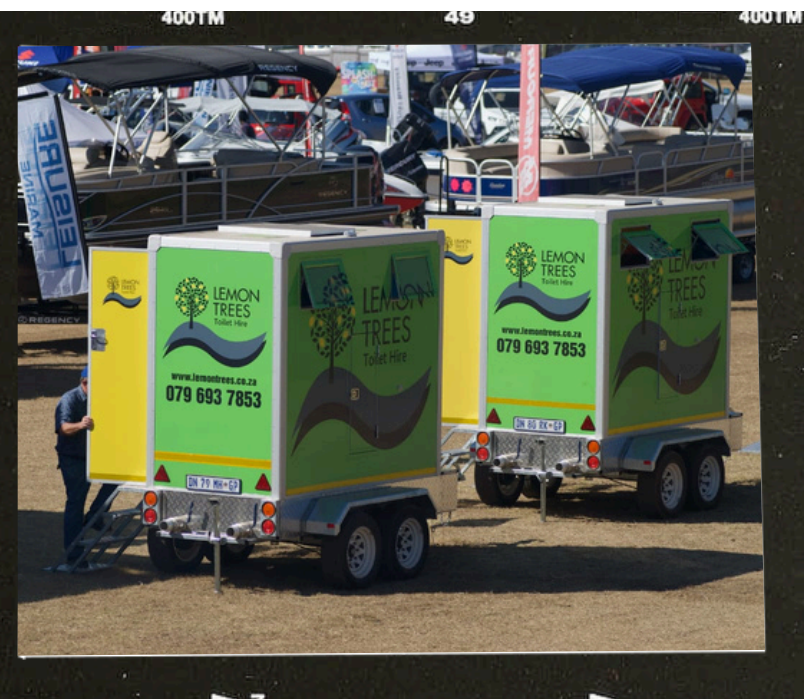

Our Shareholding consists of the following:

- ◆ 49% - Management
- ◆ 51% - BEE - Black Woman Owned

BEE STATUS - LEVEL TWO
BLACK WOMAN OWNED

We are all about our Products and Services

***Executive Black Tie – 2 Door *VIP – 2 & 4 Door Toilets Trailers *Shower Trailers *VIP Disabled Trailers**