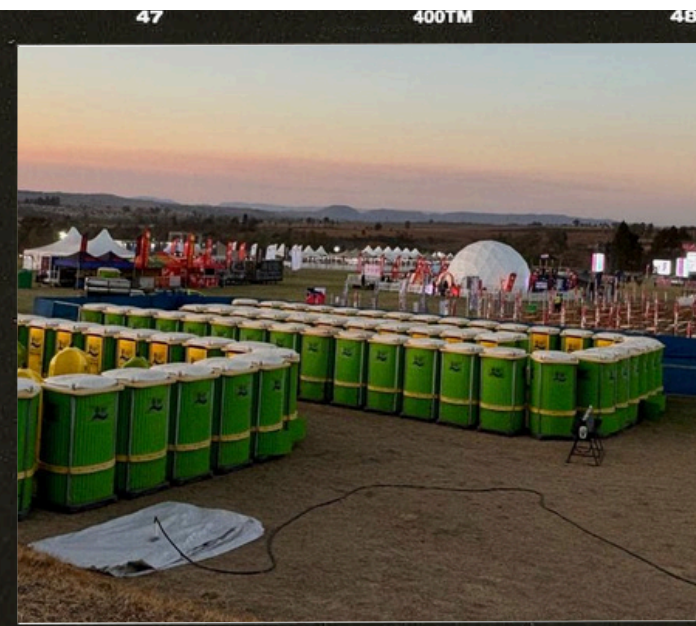

We are all about our Products and Services

Portable Toilets *Showers *Guard Huts *Urinals *Rinse Stations

We are all about our Products and Services

Pump-out of Tanks and Containers via Topshell

Contact Us: