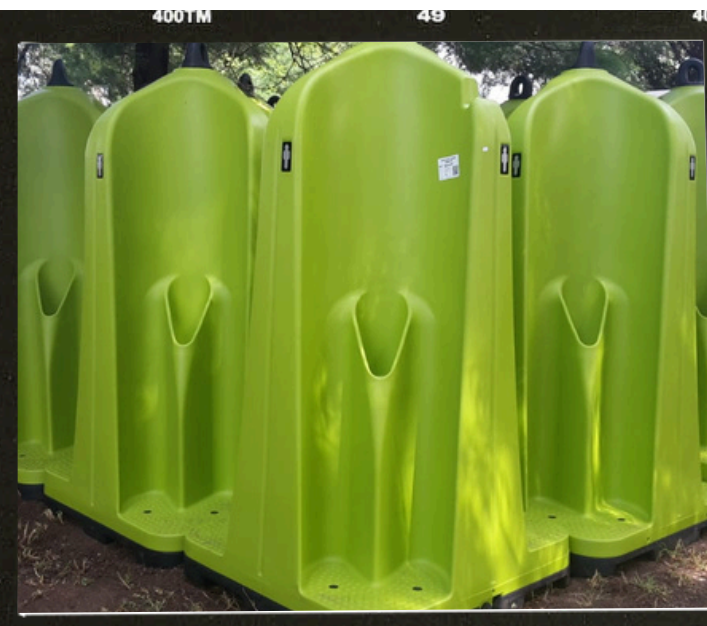

We are all about our Products and Services

Portable Toilets *Showers *Guard Huts *Urinals *Rinse Stations

We are all about our Products and Services

Pump-out of Tanks and Containers via Topshell

Contact Us: